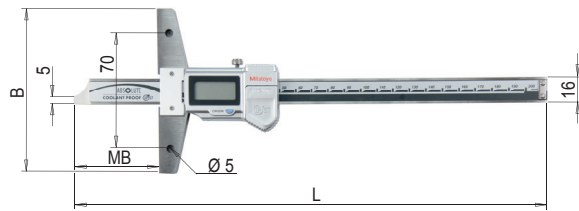

PRODUCT DESCRIPTION

- » Ultimate precision through Absolute Measuring System
- » With locking screw
- » Battery life: approx. 15,000 hours
- » Ideal for use in machining situations that include splashing coolant fluid

INCLUDED IN THE DELIVERY

- » A battery (SR44) and a plastic case

L	B	Tol.	Wt.	MB ¹⁾	No.	EUR
287	100	+/-0,02	219 g	0-200	MTD 22002/200	<>
403	100	+/-0,03	357 g	0-300	MTD 22002/300	<>

1) MB: measuring range