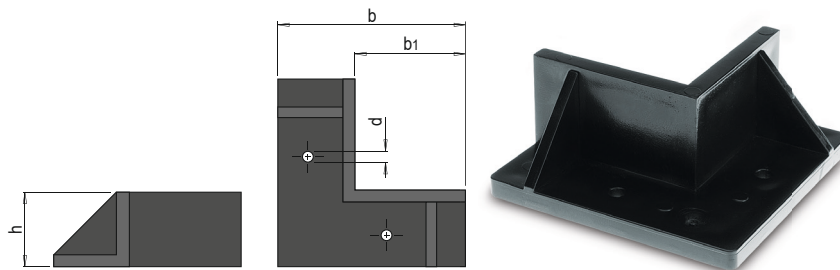

PRODUCT DESCRIPTION

- » For easy securing of moulds and plates e.g. on pallets.
- » 100% made from recycled material

MATERIAL

- » Recycled ABS

d	h	b1	Pcs. / PU	b	No.	EUR
4	30	40	20	65	THT 92/ 20/ 65	<>