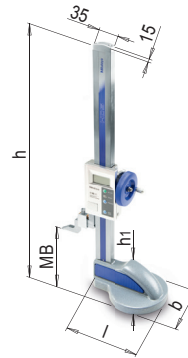

### PRODUCT DESCRIPTION

- » With Mitutoyo Absolute Measuring System
- » Fine adjustment for precise positioning
- » Robust design
- » Carbide-tipped scribing arm

### INCLUDED IN THE DELIVERY

- » A battery (SR44)

l	b	h	h1	Tol.	Wt.	MB <sup>1)</sup>	No.	EUR
160	122	507	72	+/-0,03	4.6 kg	0-300	MHD 10202/300	<>
181	142	812	74	+/-0,05	6.4 kg	0-600	MHD 10202/600	<>

1) MB: measuring range