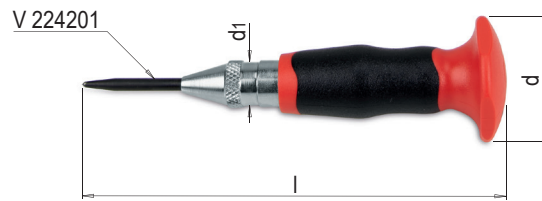

PRODUCT DESCRIPTION

- » Adjustable impact force
- » Precision version with replaceable, hardened tip
- » With hand protection and ergonomic hand rest

d	d1	l	Adjustable impact force	No.	EUR
37.5	14	125	60-130	V 22420/125/60-130	< >